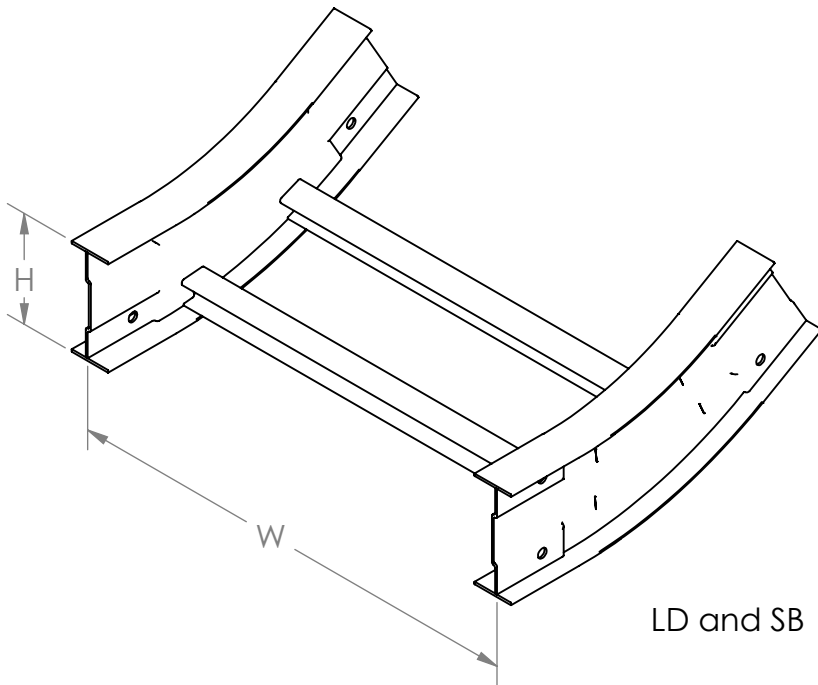

## 30VI Vertical Inside 30° Elbow

LD and SB

WIDTH W	RADIUS R	H=4		H=5		H=6		H=7	
		A	B	A	B	A	B	A	B
ALL	12	13 5/8	3 5/8	14 1/8	3 3/4	14 5/8	3 7/8	15 1/8	4
	24	19 5/8	5 1/4	20 1/8	5 3/8	20 5/8	5 1/2	21 1/8	5 5/8
	36	25 5/8	6 7/8	26 1/8	7	26 5/8	7 1/8	27 1/8	7 1/4

**ITRAY VERTICAL INSIDE ELBOW CATALOG NUMBERING EXAMPLE:**

BOTTOM TYPE ← **LD - 4 A - 30VI 12 - 09** → WIDTH  
 VENTED  
 LD - Ladder Rung  
 NON-VENTED  
 SB - Solid Bottom

RAIL HEIGHT: 4 - 4", 5 - 5", 6 - 6", 7 - 7"  
 MATERIAL: **A**  
 FITTING CODE: 30VI  
 RADIUS: 12 - 12", 24 - 24", 36 - 36"  
 WIDTH: 06 - 6", 09 - 9", 12 - 12", 18 - 18", 24 - 24", 30 - 30", 36 - 36"

- **Material:** Aluminum Alloy 6063 and 5052
- **Finish:** Plain
- **Bottom:** LD: 1" wide rung  
SB: Flat sheet over Rung
- **Construction:** Welded
- **Tray Design:** Tray construction and markings are per the latest edition of NEMA Standards Publication VE1, CSA C22.2 No. 126
- **Connectors:** All fittings are supplied with necessary connectors and fasteners
- **Fitting heights (H):** 4", 5", 6", 7"