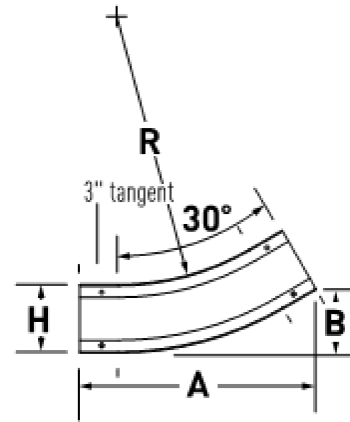

## 30VI Vertical Inside 30° Elbow

LD and SB

WIDTH W	RADIUS R	H=4		H=5		H=6		H=7	
		A	B	A	B	A	B	A	B
ALL	12	13 5/8	3 5/8	14 1/8	3 3/4	14 5/8	3 7/8	15 1/8	4
	24	19 5/8	5 1/4	20 1/8	5 3/8	20 5/8	5 1/2	21 1/8	5 5/8
	36	25 5/8	6 7/8	26 1/8	7	26 5/8	7 1/8	27 1/8	7 1/4

**ITRAY VERTICAL INSIDE ELBOW CATALOG NUMBERING EXAMPLE:**

BOTTOM TYPE ← **LD - 4 A - 30VI 12 - 09** → WIDTH  
 VENTED  
 LD - Ladder Rung  
 NON-VENTED  
 SB - Solid Bottom

RAIL HEIGHT: 4 - 4", 5 - 5", 6 - 6", 7 - 7"  
 MATERIAL: **A**  
 FITTING CODE: 30VI  
 RADIUS: 12 - 12", 24 - 24", 36 - 36"  
 WIDTH: 06 - 6", 09 - 9", 12 - 12", 18 - 18", 24 - 24", 30 - 30", 36 - 36"

- **Material:** Aluminum Alloy 6063 and 5052
- **Finish:** Plain
- **Bottom:** LD: 1" wide rung  
SB: Flat sheet over Rung
- **Construction:** Welded
- **Tray Design:** Tray construction and markings are per the latest edition of NEMA Standards Publication VE1, CSA C22.2 No. 126
- **Connectors:** All fittings are supplied with necessary connectors and fasteners
- **Fitting heights (H):** 4", 5", 6", 7"