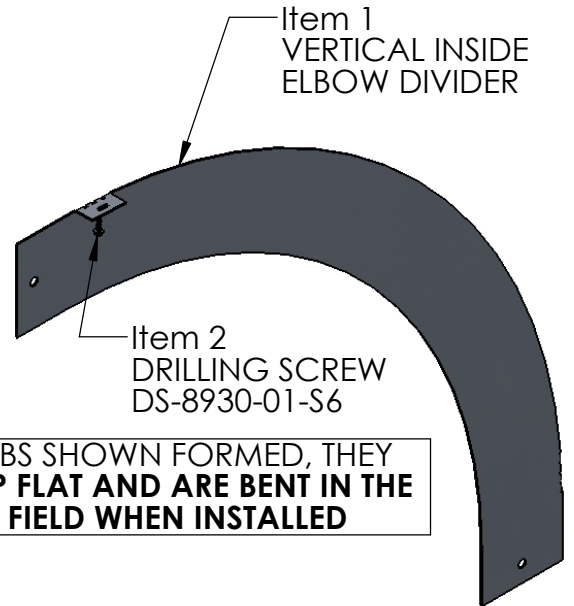

4A-DIV45VI12-#	DIV4A45VI12	DS-8930-01-#
5A-DIV45VI12-#	DIV5A45VI12	DS-8930-01-#
6A-DIV45VI12-#	DIV6A45VI12	DS-8930-01-#
7A-DIV45VI12-#	DIV7A45VI12	DS-8930-01-#
4A-DIV45VI24-#	DIV4A45VI24	DS-8930-01-#
5A-DIV45VI24-#	DIV5A45VI24	DS-8930-01-#
6A-DIV45VI24-#	DIV6A45VI24	DS-8930-01-#
7A-DIV45VI24-#	DIV7A45VI24	DS-8930-01-#
4A-DIV45VI36-#	DIV4A45VI36	DS-8930-01-#
5A-DIV45VI36-#	DIV5A45VI36	DS-8930-01-#
6A-DIV45VI36-#	DIV6A45VI36	DS-8930-01-#
7A-DIV45VI36-#	DIV7A45VI36	DS-8930-01-#

4A-DIV30VI12-#	DIV4A30VI12	DS-8930-01-#
5A-DIV30VI12-#	DIV5A30VI12	DS-8930-01-#
6A-DIV30VI12-#	DIV6A30VI12	DS-8930-01-#
7A-DIV30VI12-#	DIV7A30VI12	DS-8930-01-#
4A-DIV30VI24-#	DIV4A30VI24	DS-8930-01-#
5A-DIV30VI24-#	DIV5A30VI24	DS-8930-01-#
6A-DIV30VI24-#	DIV6A30VI24	DS-8930-01-#
7A-DIV30VI24-#	DIV7A30VI24	DS-8930-01-#
4A-DIV30VI36-#	DIV4A30VI36	DS-8930-01-#
5A-DIV30VI36-#	DIV5A30VI36	DS-8930-01-#
6A-DIV30VI36-#	DIV6A30VI36	DS-8930-01-#
7A-DIV30VI36-#	DIV7A30VI36	DS-8930-01-#

Material: Aluminum
Height: 4, 5, 6, & 7"

"Copyright LNA, Inc. Drawings are proprietary and may not be copied or otherwise duplicated or used without express written permission."

CABCS1184

- 6A-DIV90VI-24-S6 PART SHOWN
- EACH KIT INCLUDES 1 DIVIDER AND 2 DRILLING SCREWS

ITEM	DESCRIPTION
2	DRILLING SCREW STAINLESS STEEL
1	30, 45, 60, 90 DIVIDER VERTICAL INSIDE ELBOW FITTING

SAMPLE PART NO.
6A-DIV90VI24-S6