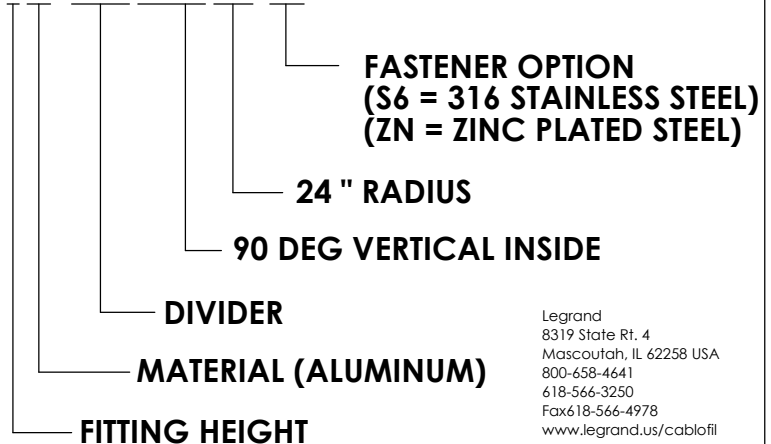

Legrand
8319 State Rt. 4
Mascoutah, IL 62258 USA
800-658-4641
618-566-3250
Fax 618-566-4978
www.legrand.us/cablofil