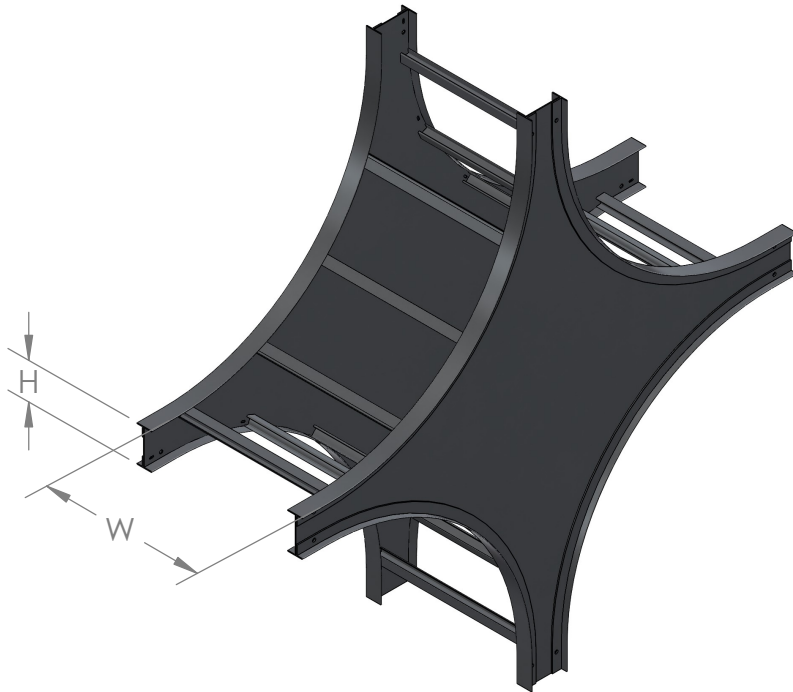

VX Vertical Cross

- **Material:** Aluminum Alloy 6063 and 5052
- **Finish:** Plain
- **Bottom:** LD: 1" wide rung
- **Construction:** Welded
- **Tray Design:** Tray construction and markings are per the latest edition of NEMA Standards Publication VE1, CSA C22.2 No. 126
- **Connectors:** All fittings are supplied with necessary connectors and fasteners
- **Fitting heights (H):** 4", 5", 6", 7"

WIDTH W	Radius R	Rail Height H	A
ALL	24	4	58
		5	59
		6	60
		7	61

Legrand
8319 State Route 4
Mascoutah, IL 62258 USA
800-658-4641
618-566-3230
Fax 618-566-3250
www.legrand.us/cablofil