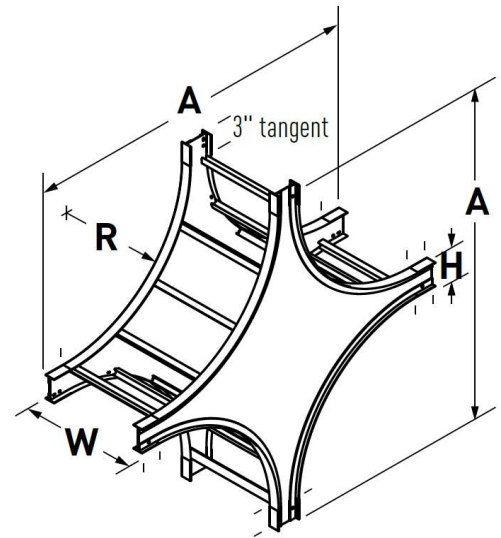

VX Vertical Cross

- **Material:** Aluminum Alloy 6063 and 5052
- **Finish:** Plain
- **Bottom:** LD: 1" wide rung
- **Construction:** Welded
- **Tray Design:** Tray construction and markings are per the latest edition of NEMA Standards Publication VE1, CSA C22.2 No. 126
- **Connectors:** All fittings are supplied with necessary connectors and fasteners
- **Fitting heights (H):** 4", 5", 6", 7"

WIDTH W	Radius R	Rail Height H	A
ALL	24	4	58
		5	59
		6	60
		7	61

Legrand
8319 State Route 4
Mascoutah, IL 62258 USA
800-658-4641
618-566-3230
Fax 618-566-3250
www.legrand.us/cablofil