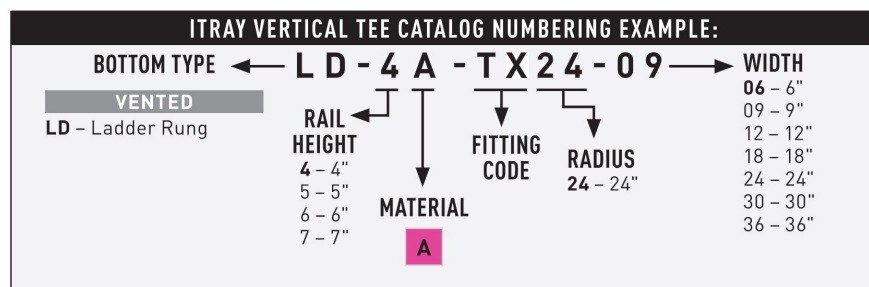

VX Vertical Cross

- **Material:** Aluminum Alloy 6063 and 5052
- **Finish:** Plain
- **Bottom:** LD: 1" wide rung
- **Construction:** Welded
- **Tray Design:** Tray construction and markings are per the latest edition of NEMA Standards Publication VE1, CSA C22.2 No. 126
- **Connectors:** All fittings are supplied with necessary connectors and fasteners
- **Fitting heights (H):** 4", 5", 6", 7"

WIDTH W	Radius R	Rail Height H	A
ALL	24	4	58
		5	59
		6	60
		7	61

Legrand
8319 State Route 4
Mascoutah, IL 62258 USA
800-658-4641
618-566-3230
Fax 618-566-3250
www.legrand.us/cablofil