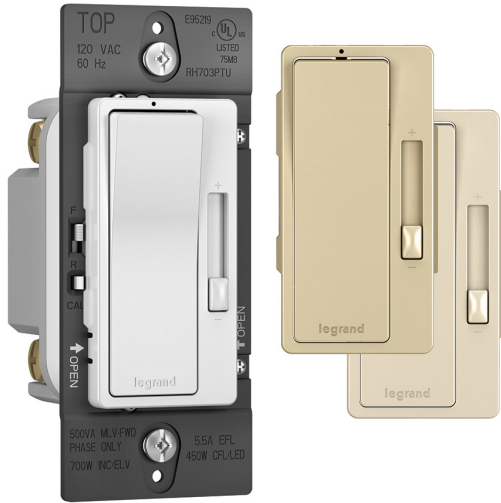

radiant® Tru-Universal Dimmer Incandescent, Halogen, ELV, MLV, LED, CFL, EFL

A simple dimming solution for you and your customers

RH703PTUTC, RH703PTUW

radiant® Tru-Universal Dimmers do something today's dimmers don't: **they simply work** – with virtually any dimmable lamp, load, and fixture on typical residential and light commercial wiring (with the exception of 0-10V LED drivers).

Once a user selects the lamp type, the dimmer's self-calibrating technology automatically sets the minimum voltage of that lamp. That means no more flickering lights, no more frustrated customers and no more unnecessary callbacks. And because it's the one product in the category that lives up to its universal name, it dramatically reduces the number of SKUs as well.

Ideal for residential and light commercial applications, the radiant® Tru-Universal Dimmer is the simple solution to all your customers' dimming challenges.

RH703PTUTC

Features & Benefits

Self Calibration feature allows users to select lamp type, which then automatically sets the minimum voltage for that lamp, eliminating flickering and poor performance.

Convenient operation combines On/Off Decorator switch with separate slider for dimming control.