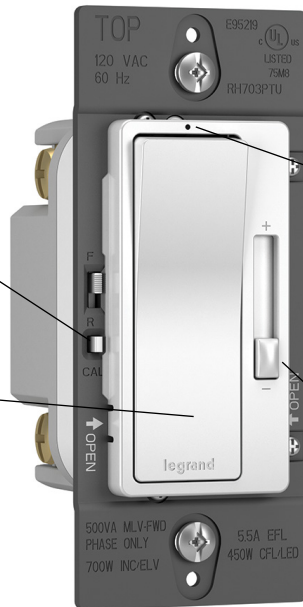

## Features & Benefits

**Self Calibration feature** allows users to select lamp type, which then automatically sets the minimum voltage for that lamp, eliminating flickering and poor performance.

**Convenient operation** combines On/Off Decorator switch with separate slider for dimming control.

RH703PTUW

**White LED locator light** glows when device is off for easy location in the dark.

**Wider slide controller** for easier dimming operation.

- **Preset, Single Pole and 3-Way operation.**
- **Sleek, ergonomic design** that matches today's styles