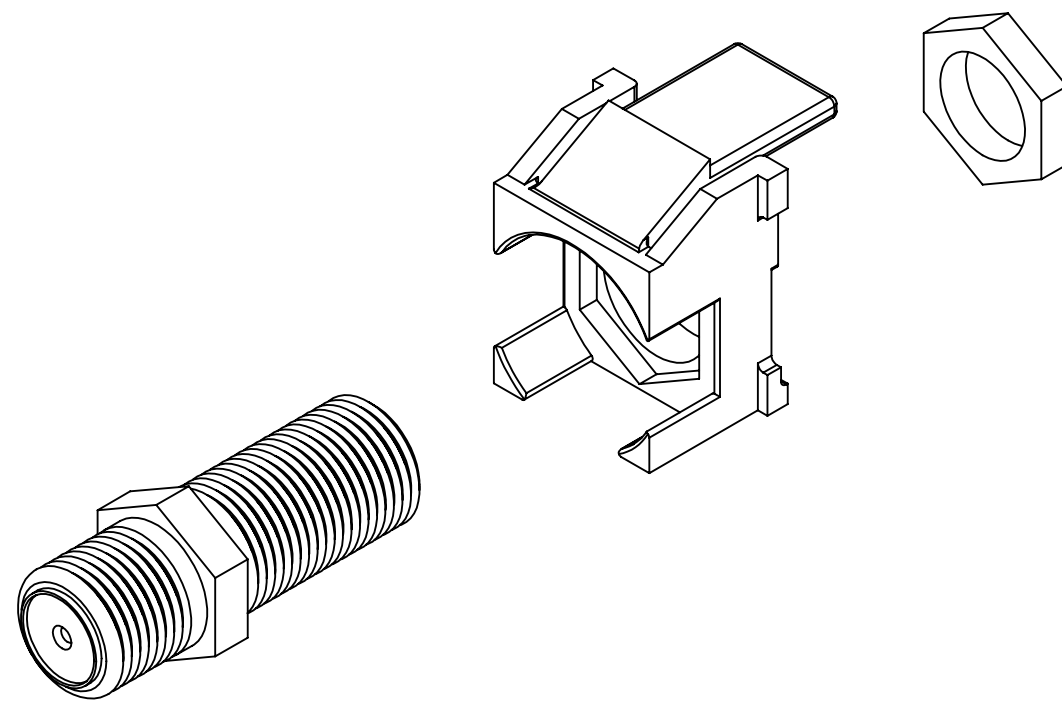

2

1

B

B

A

A

PROPRIETARY AND CONFIDENTIAL
THE INFORMATION CONTAINED
IN THIS DRAWING IS THE SOLE
PROPERTY OF On-Q/LEGRAND.
ANY REPRODUCTION IN PART OR
AS A WHOLE WITHOUT THE WRITTEN
PERMISSION OF On-Q/LEGRAND
IS PROHIBITED. DRAWING IS SUBJECT
TO CHANGE WITHOUT NOTICE.

P.O. Box 60907
Middletown, PA 17106-0907
1-800-321-2343

TITLE:

GOLD STANDARD F CONNECTOR

SIZE	DWG NO	FILE NAME	CUST REV
A	WP3480-WH	CD-WP3480-WH	A
REVISED DATE	SCALE	SHEET	
3/26/2015	NONE	1 OF 1	

2

1