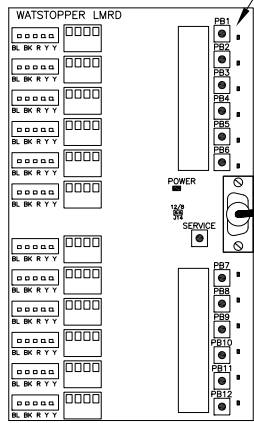

HDR Relay

Relay Override Buttons

DB9 Cable

Config Button

Group 1-8 LEDs

DLM Network Connections

BACnet MS/TP Connection

Group 1-8 Buttons

<b>WattStopper®</b> 800-879-8585			
Title <b>Typical LMCP24 Panel Interior</b>			
Scale None	Drawing# 90-892	Date 09/10/13	Rev. 0