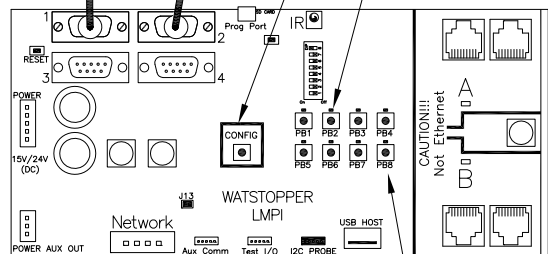

HDR Relay

Relay Override Buttons

DB9 Cable

Config Button

Group 1-8 LEDs

DLM Network Connections

BACnet MS/TP Connection

Group 1-8 Buttons