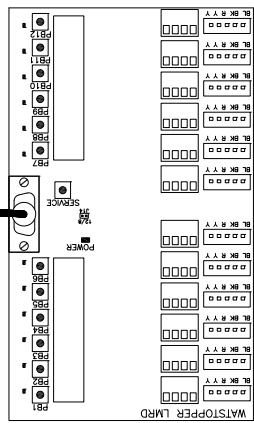

HDR Relay

Relay Override Buttons

DB9 Cable

Config Button

Group 1-8 LEDs

DLM Network Connections

BACnet MS/TP Connection

Group 1-8 Buttons

<b>WattStopper®</b> 800-879-8585			
Title <b>Typical LMCP24 Panel Interior</b>			
Scale None	Drawing# 90-892	Date 09/10/13	Rev. 0