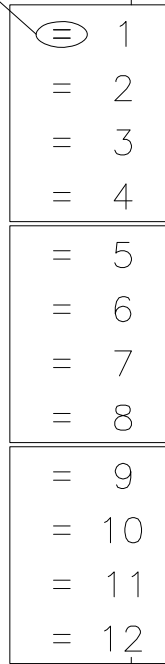

HDR Relay

Relay Override Buttons

DB9 Cable

Config Button

Group 1-8 LEDs

DLM Network Connections

BACnet MS/TP Connection

Group 1-8 Buttons