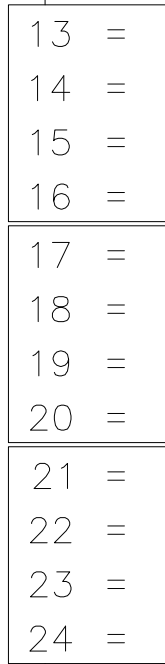

HDR Relay

Relay Override Buttons

DB9 Cable

Config Button

Group 1-8 LEDs

DLM Network Connections

BACnet MS/TP Connection

Group 1-8 Buttons