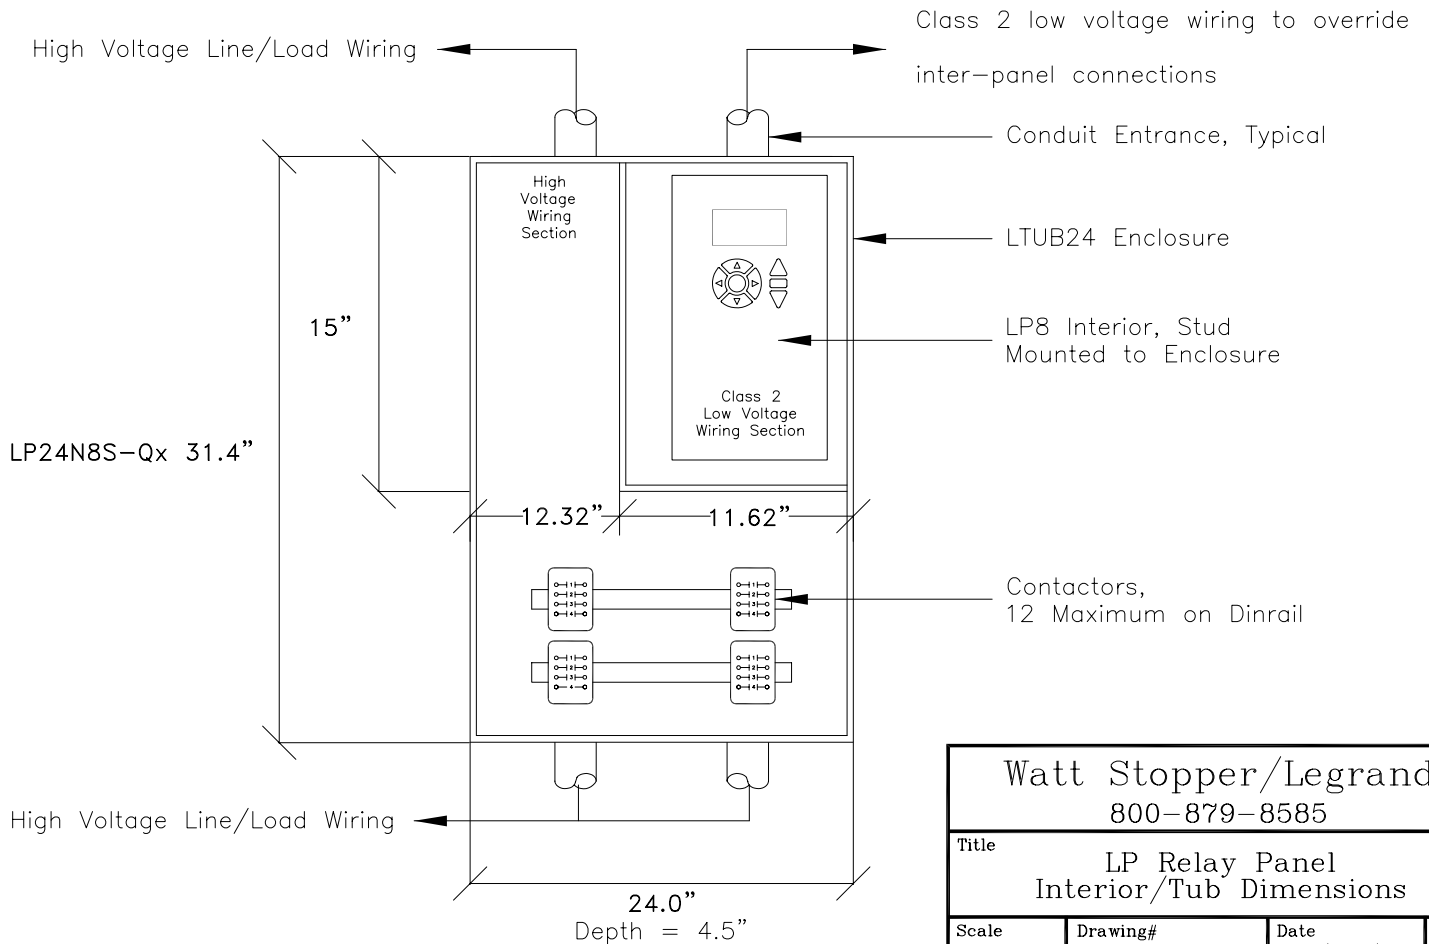

LP8 Panel

LP8 Interior in LTUB 24 Enclosure

Watt Stopper/Legrand  
800-879-8585

Title  
LP Relay Panel  
Interior/Tub Dimensions

Scale	Drawing#	Date	Rev.
None	60-851	01/16/06	1