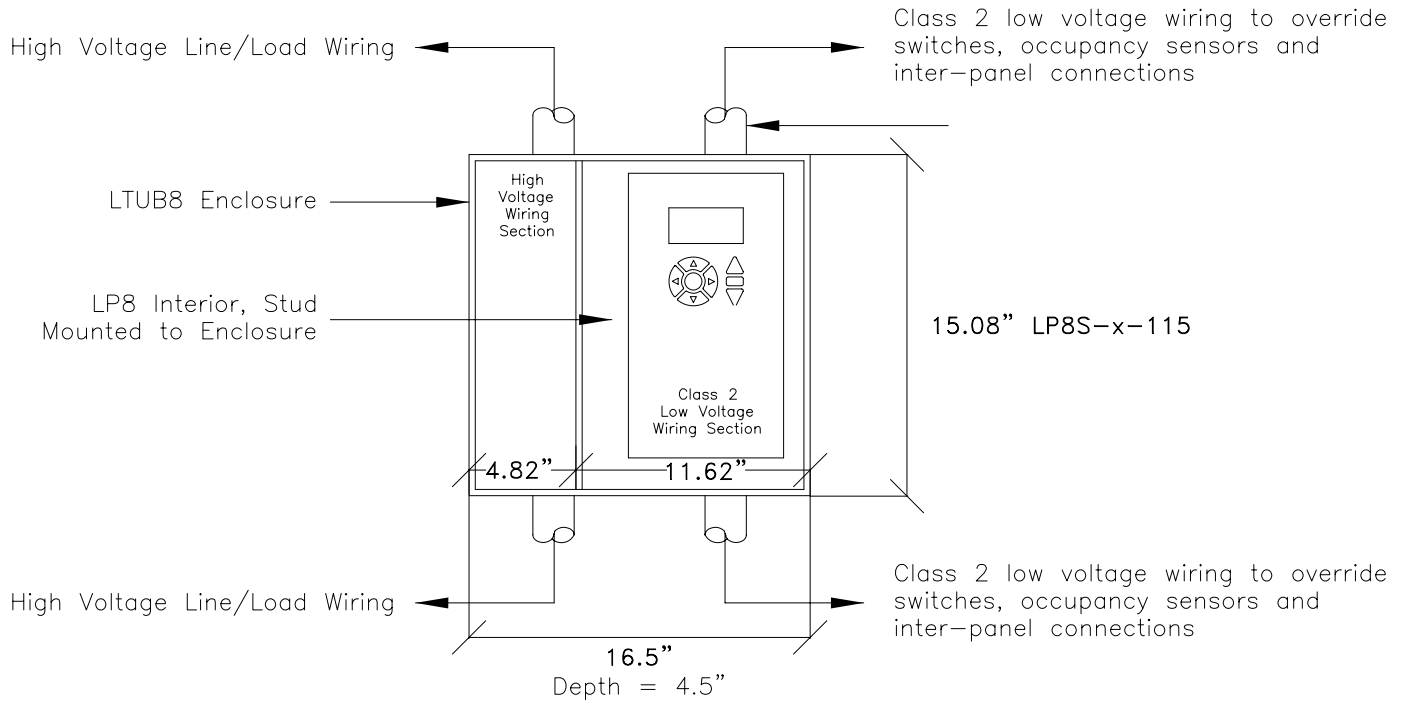

LP8 Panel

LP8 Interior in LTUB 24 Enclosure

Watt Stopper/Legrand  
800-879-8585

Title  
LP Relay Panel  
Interior/Tub Dimensions

Scale	Drawing#	Date	Rev.
None	60-851	01/16/06	1