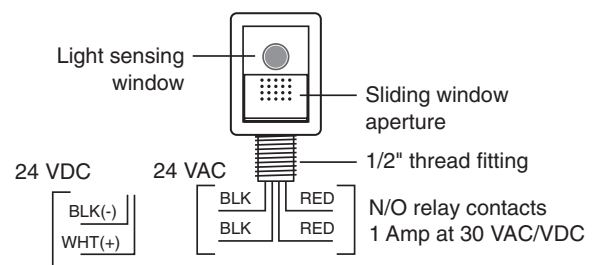

ACCESSORY ENCLOSURE INTERIOR