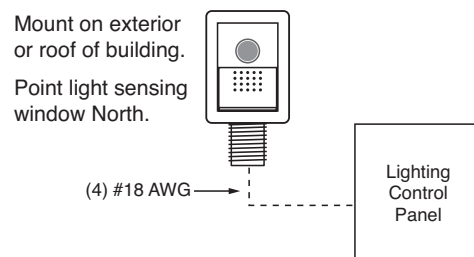

ACCESSORY ENCLOSURE INTERIOR

Products are compliant with the Buy American Act and Build America, Buy America Act

31019r2 Rev 01/2026

PROJECT	LOCATION/ TYPE