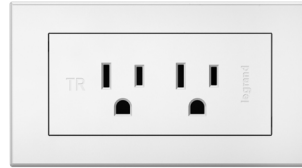

Horizontal Surface Options:

Safe for spills and ready to mount in horizontal surfaces like tabletops.

Speedy USB Charging:

Some models include two USB charging ports (5V, 3.1A total) to charge mobile devices as quickly as possible.

COMMERCIAL SPACES:
Offices | Higher Education | Public Spaces

PRODUCT INFORMATION

POWER UNIT ONLY

Available with 2, 3 or 4 receptacles

POWER + USB-A + USB-C

Two receptacles, USB-A/USB-C combination

Electrical Wiring Systems
60 Woodlawn Street
West Hartford, CT 06110
1.877.BY.LEGRAND (295.3472)
www.legrand.us