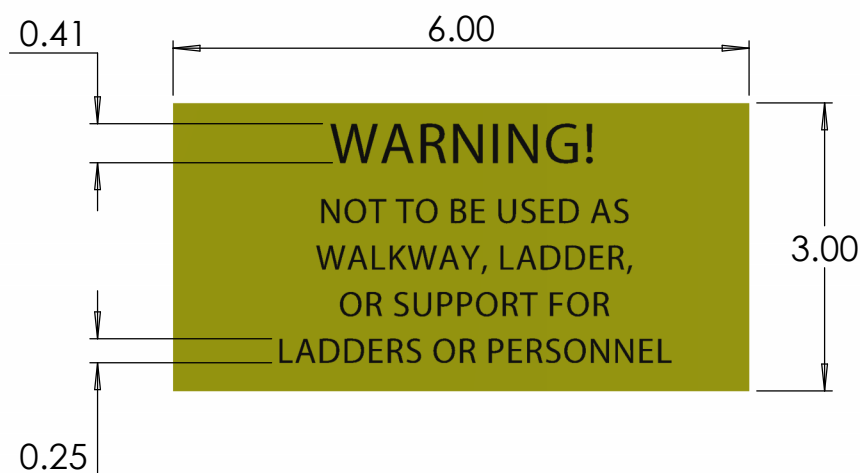

## 0943-INSTALL WARNING STICKER

PART NUMBER: 0943-INSTALL  
STICKERS ARE PANTONE YELLOW

1. TWO STICKERS ARE FACTORY INSTALLED ON A STRAIGHT TRAY.
2. STICKERS ARE CENTERED ON THE SIDE RAIL AND LOCATED TWO FEET FROM ONE END, ONE ON EACH SIDE.
3. ONE 0943-INSTALL SHOULD BE ORDERED FOR EACH STRAIGHT TRAY TO BE LABELED.
4. STRAIGHT TRAY IS SOLD SEPARATELY.