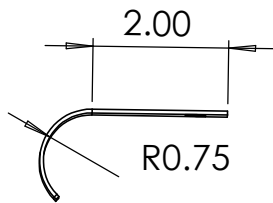

# PW Steel Ladder Cable Tray Cable Dropout

### 3/4 Inch Radius Dropout

TRAY WIDTH (NOMINAL)	6	9	12	18	24	30	36	
DROPOUT WIDTH (FLG IN)	2 <sup>1</sup> / <sub>4</sub>	5 <sup>1</sup> / <sub>4</sub>	8 <sup>1</sup> / <sub>4</sub>	14 <sup>1</sup> / <sub>4</sub>	20 <sup>1</sup> / <sub>4</sub>	26 <sup>1</sup> / <sub>4</sub>	32 <sup>1</sup> / <sub>4</sub>	IN
DROPOUT WIDTH (FLG OUT)	5 <sup>1</sup> / <sub>4</sub>	8 <sup>1</sup> / <sub>4</sub>	11 <sup>3</sup> / <sub>4</sub>	17 <sup>3</sup> / <sub>4</sub>	23 <sup>3</sup> / <sub>4</sub>	29 <sup>3</sup> / <sub>4</sub>	35 <sup>3</sup> / <sub>4</sub>	

PRODUCT NUMBER	R
0253	3/4
FASTENER OPTIONS	ZN S6
<b>CATALOG NUMBERING EXAMPLE:</b>	
Material - Flange	Width Fasteners
MI-0253-06	-S6

Material: Mill Galvanized Steel (M)  
HDGAF Steel (G)  
Stainless Steel (T)

Hardware: 1/4" Carriage Bolt, Flat Washer and Hex Nut Included for Cable Tray Attachment

"Copyright LNCA, Inc. Drawings are proprietary and may not be copied or otherwise duplicated or used without express written permission."