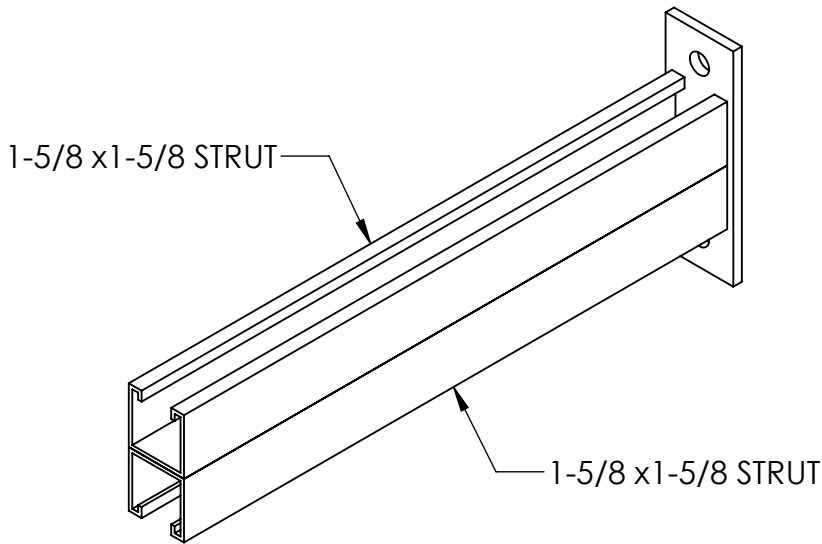

# PW Ladder CableTray Support Bracket

## 0216 Series Double Strut Bracket

Material: Carbon Steel      Finish: Hot-Dip Galvanized  
 316 Stainless Steel      None

PRODUCT NUMBER	L	DESIGN LOAD - UNIFORM (LBS.)
<b>0216</b>	7	3000
	10	2400
	13	1850
	16	1500
	19	1250
	22	1100
	25	960
	31	770
	37	650
	43	560
CATALOG NUMBERING EXAMPLE:		
Material      Length		
<b>T - 0216 - 13</b>		