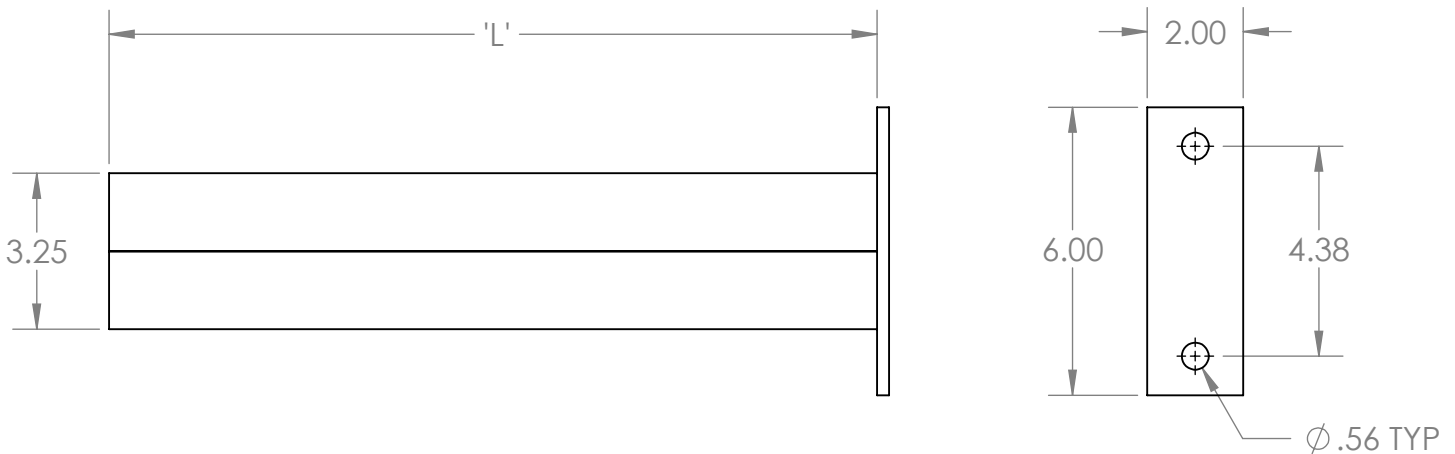

# PW Ladder CableTray Support Bracket

## 0216 Series Double Strut Bracket

Material: Carbon Steel      Finish: Hot-Dip Galvanized  
 316 Stainless Steel      None

PRODUCT NUMBER	L	DESIGN LOAD - UNIFORM (LBS.)
<b>0216</b>	7	3000
	10	2400
	13	1850
	16	1500
	19	1250
	22	1100
	25	960
	31	770
	37	650
	43	560
CATALOG NUMBERING EXAMPLE:		
Material      Length		
<b>T - 0216 - 13</b>		