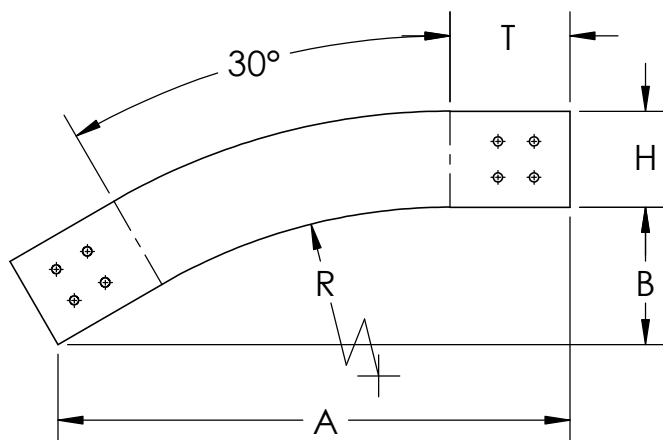

PW Steel Ladder Cable Tray Vertical Fitting

30VO Vertical Outside 30° Elbow

MATERIAL: STEEL/STAINLESS STEEL

FINISH SUFFIX:

G: HOT DIP GALVANIZED STEEL PER ASTM A123

L: 304 STAINLESS STEEL PER ASTM A-240

T: 316 STAINLESS STEEL PER ASTM A-240

BOTTOM: LD - LADDER

VC - VENTED CORRUGATED

SC - SOLID CORRUGATED

SF - SOLID FLAT BOTTOM

Construction: Welded

Tray Design: Tray constructed and markings are per the latest addition of NEMA Standards Publication VE1, CSA C22.2 No. 126

Connectors: All fittings are supplied with necessary connectors and fasteners

Fitting Heights (H): 4", 5", 6", 7"

Tangents: Series 1 fittings have a 2" tangent
Series 2 fittings have a 5" tangent

| RAIL HEIGHT (IN.) > | | 4, 5, 6, 7 | | | |
|---------------------|--------------|--------------------------------|-------------------------------|--------------------------------|-------------------------------|
| PRODUCT NUMBER | RADIUS (IN.) | SERIES 1 | | SERIES 2 | |
| | | A | B | A | B |
| 3212 | 12" | 9 ³ / ₄ | 2 ⁵ / ₈ | 15 ³ / ₈ | 4 ¹ / ₈ |
| 3224 | 24" | 15 ³ / ₄ | 4 ¹ / ₄ | 21 ³ / ₈ | 5 ³ / ₄ |
| 3236 | 36" | 21 ³ / ₄ | 5 ⁷ / ₈ | 27 ³ / ₈ | 7 ³ / ₈ |