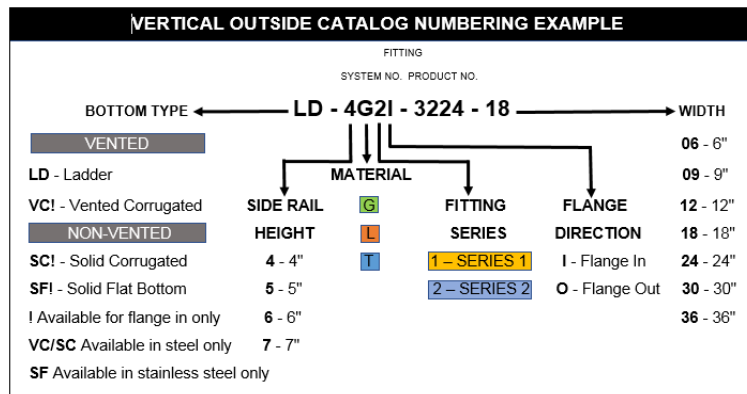

PW Steel Ladder Cable Tray Vertical Fitting

30VO Vertical Outside 30° Elbow

MATERIAL: STEEL/STAINLESS STEEL

FINISH SUFFIX:

G: HOT DIP GALVANIZED STEEL PER ASTM A123

L: 304 STAINLESS STEEL PER ASTM A-240

T: 316 STAINLESS STEEL PER ASTM A-240

BOTTOM: LD - LADDER

VC - VENTED CORRUGATED

SC - SOLID CORRUGATED

SF - SOLID FLAT BOTTOM

Construction: Welded

Tray Design: Tray constructed and markings are per the latest addition of NEMA Standards Publication VE1, CSA C22.2 No. 126

Connectors: All fittings are supplied with necessary connectors and fasteners

Fitting Heights (H): 4", 5", 6", 7"

Tangents: Series 1 fittings have a 2" tangent
Series 2 fittings have a 5" tangent

| RAIL HEIGHT (IN.) > | | 4, 5, 6, 7 | | | |
|---------------------|--------------|--------------------------------|-------------------------------|--------------------------------|-------------------------------|
| PRODUCT NUMBER | RADIUS (IN.) | SERIES 1 | | SERIES 2 | |
| | | A | B | A | B |
| 3212 | 12" | 9 ³ / ₄ | 2 ⁵ / ₈ | 15 ³ / ₈ | 4 ¹ / ₈ |
| 3224 | 24" | 15 ³ / ₄ | 4 ¹ / ₄ | 21 ³ / ₈ | 5 ³ / ₄ |
| 3236 | 36" | 21 ³ / ₄ | 5 ⁷ / ₈ | 27 ³ / ₈ | 7 ³ / ₈ |