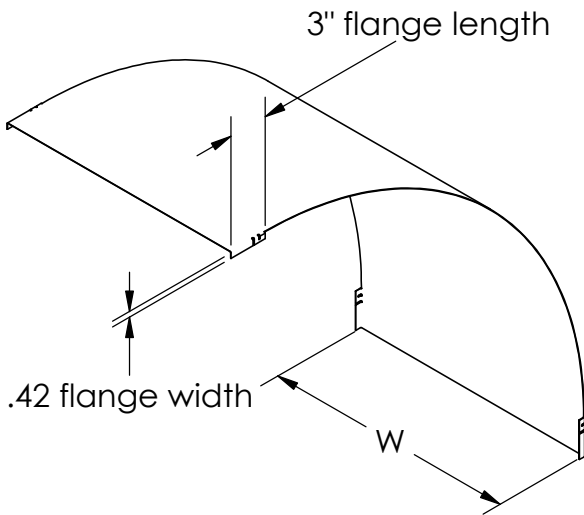

90VO/ 60VO/ 45 VO/ 30VO Covers for Vertical Outside Fittings

* $R = \text{Fitting Radius} + \text{Rail Height}$

- **Material:** Aluminum Alloy 5052 - H32
- **Finish:** Plain
- **Height (H):** is height of tray: 4", 5", 6", 7"
- **Width (W):** is width of tray: 6", 9", 12", 18", 24", 30", 36"
- Cover connectors are purchased separately

VERTICAL OUTSIDE ELBOW COVER CATALOG NUMBERING EXAMPLE:				
MATERIAL	A	SFF	90VO	24-12-4
		COVER TYPE	FITTING RADIUS CODE	WIDTH RAIL HEIGHT
		SFF - Solid Flat Flanged	90VO 12 - 12"	06 - 6"
		LFF - Louvered Flat Flanged	60VO 24 - 24"	09 - 9"
		SPF - Solid Peaked Flanged	45VO 36 - 36"	12 - 12"
				18 - 18"
				24 - 24"
				30 - 30"
				36 - 36"

* Radius is the radius of fitting being covered