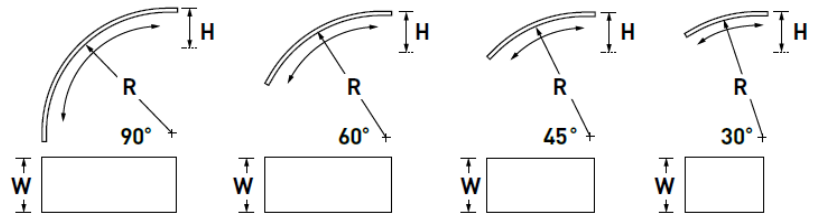

90VO/ 60VO/ 45 VO/ 30VO Covers for Vertical Outside Fittings

* $R = \text{Fitting Radius} + \text{Rail Height}$

- **Material:** Aluminum Alloy 5052 - H32
- **Finish:** Plain
- **Height (H):** is height of tray: 4", 5", 6", 7"
- **Width (W):** is width of tray: 6", 9", 12", 18", 24", 30", 36"
- Cover connectors are purchased separately

VERTICAL OUTSIDE ELBOW COVER CATALOG NUMBERING EXAMPLE:				
MATERIAL	A	SFF	90VO	24-12-4
		COVER TYPE	FITTING RADIUS CODE	WIDTH RAIL HEIGHT
		SFF - Solid Flat Flanged	90VO 12 - 12"	06 - 6"
		LFF - Louvered Flat Flanged	60VO 24 - 24"	09 - 9"
		SPF - Solid Peaked Flanged	45VO 36 - 36"	12 - 12"
				18 - 18"
				24 - 24"
				30 - 30"
				36 - 36"