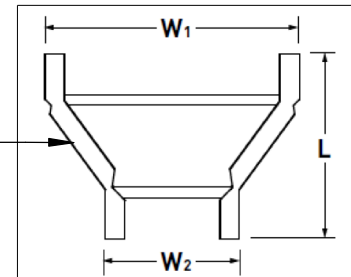

SR/LR/RR Reducers

SR
(Straight Reducer)

LR
(Left Reducer)

RR
(Right Reducer)

ITRAY HORIZONTAL REDUCER CATALOG NUMBERING EXAMPLE:					
BOTTOM TYPE	LD - 4 A - SR 09 - 06		WIDTH 2		
VENTED	RAIL HEIGHT	MATERIAL	FITTING CODE	WIDTH 1	
LD - Ladder Rung				SR	09 - 9"
NON-VENTED	4 - 4"	A	LR	12 - 12"	09 - 9"
SB - Solid Bottom	5 - 5"		RR	18 - 18"	18 - 18"
	6 - 6"			30 - 30"	24 - 24"
	7 - 7"			36 - 36"	30 - 30"

- **Material:** Aluminum Alloy 6063
- **Finish:** Plain
- **Bottom:** LD: 1" wide rung
SB: Flat sheet over Rung
- **Construction:** Welded
- **Connectors:** All fittings are supplied with necessary connectors and fasteners
- **Fitting heights (H):** 4, 5, 6, 7"

LENGTH L	MAIN WIDTH W1	AVAILABLE BRANCH WIDTHS W2					
		6	9	12	18	24	30
18	9	-	-	-	-	-	-
	12	9	-	-	-	-	-
	18	9	12	-	-	-	-
	24	9	12	18	-	-	-
	30	9	12	18	24	-	-
	36	9	12	18	24	30	-

Legrand
8319 State Route 4
Mascoutah, IL 62258 USA
800-658-4641
618-566-3230
Fax 618-566-3250
www.legrand.us/cablofil