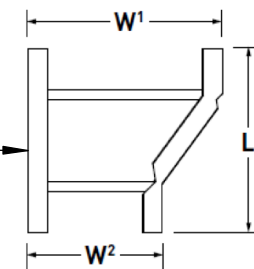

SR/LR/RR Reducers

SR
(Straight Reducer)

LR
(Left Reducer)

RR
(Right Reducer)

ITRAY HORIZONTAL REDUCER CATALOG NUMBERING EXAMPLE:					
BOTTOM TYPE	LD - 4 A - SR 09 - 06		WIDTH 2		
VENTED	RAIL HEIGHT	MATERIAL	FITTING CODE	WIDTH 1	
LD - Ladder Rung				SR	09 - 9"
NON-VENTED	4 - 4"	A	LR	12 - 12"	09 - 9"
SB - Solid Bottom	5 - 5"		RR	18 - 18"	18 - 18"
	6 - 6"			30 - 30"	24 - 24"
	7 - 7"			36 - 36"	30 - 30"

- **Material:** Aluminum Alloy 6063
- **Finish:** Plain
- **Bottom:** LD: 1" wide rung
SB: Flat sheet over Rung
- **Construction:** Welded
- **Connectors:** All fittings are supplied with necessary connectors and fasteners
- **Fitting heights (H):** 4, 5, 6, 7"

LENGTH L	MAIN WIDTH W1	AVAILABLE BRANCH WIDTHS W2					
		6	9	12	18	24	30
18	9	-	-	-	-	-	-
	12	9	-	-	-	-	-
	18	9	12	-	-	-	-
	24	9	12	18	-	-	-
	30	9	12	18	24	-	-
	36	9	12	18	24	30	-

Legrand
8319 State Route 4
Mascoutah, IL 62258 USA
800-658-4641
618-566-3230
Fax 618-566-3250
www.legrand.us/cablofil