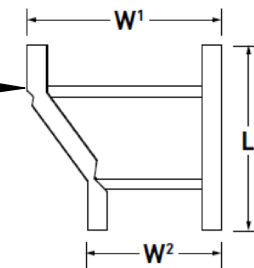

SR/LR/RR Reducers

SR
(Straight Reducer)

LR
(Left Reducer)

RR
(Right Reducer)

ITRAY HORIZONTAL REDUCER CATALOG NUMBERING EXAMPLE:					
BOTTOM TYPE	LD - 4 A - SR 09 - 06		WIDTH 2		
VENTED	RAIL HEIGHT	MATERIAL	FITTING CODE	WIDTH 1	
LD - Ladder Rung				SR	09 - 9"
NON-VENTED	4 - 4"	A	LR	12 - 12"	09 - 9"
SB - Solid Bottom	5 - 5"		RR	18 - 18"	18 - 18"
	6 - 6"			30 - 30"	24 - 24"
	7 - 7"			36 - 36"	30 - 30"

- **Material:** Aluminum Alloy 6063
- **Finish:** Plain
- **Bottom:** LD: 1" wide rung
SB: Flat sheet over Rung
- **Construction:** Welded
- **Connectors:** All fittings are supplied with necessary connectors and fasteners
- **Fitting heights (H):** 4, 5, 6, 7"

LENGTH L	MAIN WIDTH W1	AVAILABLE BRANCH WIDTHS W2					
		6	9	12	18	24	30
18	9	-	-	-	-	-	-
	12	9	-	-	-	-	-
	18	9	12	-	-	-	-
	24	9	12	18	-	-	-
	30	9	12	18	24	-	-
	36	9	12	18	24	30	-

Legrand
8319 State Route 4
Mascoutah, IL 62258 USA
800-658-4641
618-566-3230
Fax 618-566-3250
www.legrand.us/cablofil