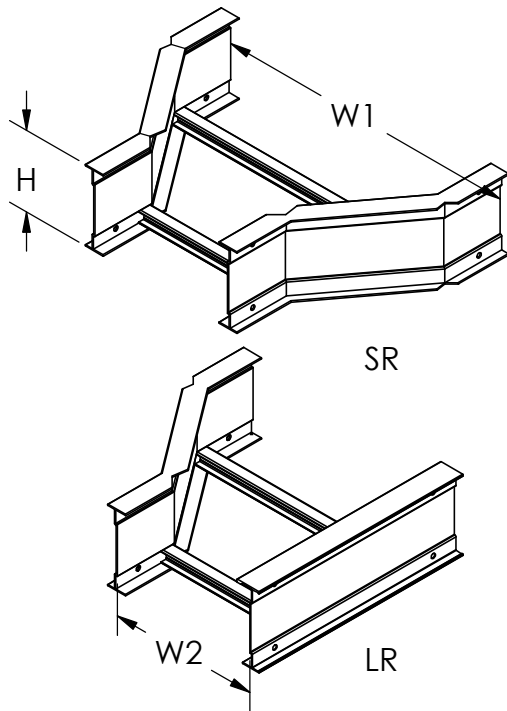

SR/LR/RR Reducers

SR
(Straight Reducer)

LR
(Left Reducer)

RR
(Right Reducer)

ITRAY HORIZONTAL REDUCER CATALOG NUMBERING EXAMPLE:					
BOTTOM TYPE	LD - 4 A - SR 09 - 06		WIDTH 2		
VENTED	RAIL HEIGHT	MATERIAL	FITTING CODE	WIDTH 1	
LD - Ladder Rung				SR	09 - 9"
NON-VENTED	4 - 4"	A	LR	12 - 12"	09 - 9"
SB - Solid Bottom	5 - 5"		RR	18 - 18"	18 - 18"
	6 - 6"			30 - 30"	24 - 24"
	7 - 7"			36 - 36"	30 - 30"

- **Material:** Aluminum Alloy 6063
- **Finish:** Plain
- **Bottom:** LD: 1" wide rung
SB: Flat sheet over Rung
- **Construction:** Welded
- **Connectors:** All fittings are supplied with necessary connectors and fasteners
- **Fitting heights (H):** 4, 5, 6, 7"

LENGTH L	MAIN WIDTH W1	AVAILABLE BRANCH WIDTHS W2					
		6	9	12	18	24	30
18	9	-	-	-	-	-	-
	12	9	-	-	-	-	-
	18	9	12	-	-	-	-
	24	9	12	18	-	-	-
	30	9	12	18	24	-	-
	36	9	12	18	24	30	-

Legrand
8319 State Route 4
Mascoutah, IL 62258 USA
800-658-4641
618-566-3230
Fax 618-566-3250
www.legrand.us/cablofil