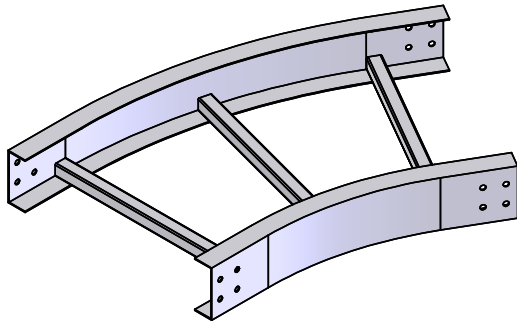

PW Steel Ladder Cable Tray Horizontal Fitting

30HB Horizontal 30° Elbow

HORIZONTAL ELBOW CATALOG NUMBERING EXAMPLE									
FITTING									
SYSTEM NO. PRODUCT NO.									
BOTTOM TYPE		LD - 4G2I - 3024 - 18						WIDTH	
VENTED								06 - 6"	
LD - Ladder								09 - 9"	
VC! - Vented Corrugated								12 - 12"	
NON-VENTED								18 - 18"	
SC! - Solid Corrugated								24 - 24"	
SF! - Solid Flat Bottom								30 - 30"	
! Available for flange in only								36 - 36"	
VC/SC Available in steel only									
SF Available in stainless steel only									

MATERIAL: STEEL/STAINLESS STEEL

FINISH SUFFIX:

G: HOT DIP GALVANIZED STEEL PER ASTM A123

L: 304 STAINLESS STEEL PER ASTM A-240

T: 316 STAINLESS STEEL PER ASTM A-240

BOTTOM: LD - LADDER

VC - VENTED CORRUGATED

SC - SOLID CORRUGATED

SF - SOLID FLAT BOTTOM

Construction: Welded

Tray Design: Tray constructed and markings are per the latest addition of NEMA Standards Publication VE1, CSA C22.2 No. 126

Connectors: All fittings are supplied with necessary connectors and fasteners