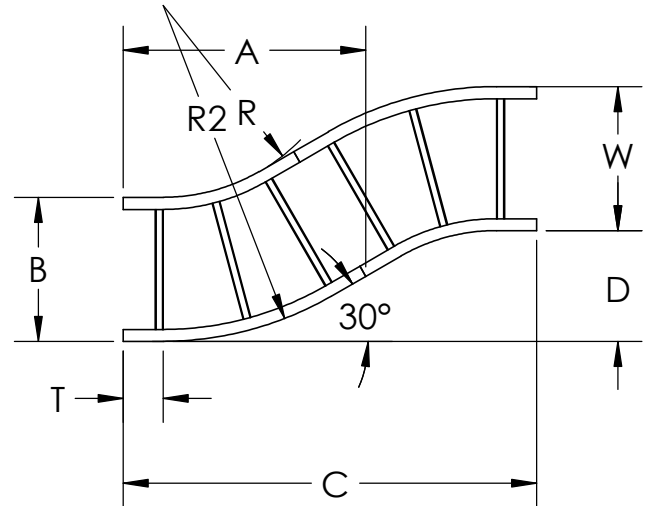

PW Steel Ladder Cable Tray Horizontal Fitting

30HB Horizontal 30° Elbow

HORIZONTAL ELBOW CATALOG NUMBERING EXAMPLE									
FITTING									
SYSTEM NO. PRODUCT NO.									
BOTTOM TYPE		LD - 4G2I - 3024 - 18						WIDTH	
VENTED								06 - 6"	
LD - Ladder								09 - 9"	
VC! - Vented Corrugated								12 - 12"	
NON-VENTED								18 - 18"	
SC! - Solid Corrugated								24 - 24"	
SF! - Solid Flat Bottom								30 - 30"	
! Available for flange in only								36 - 36"	
VC/SC Available in steel only									
SF Available in stainless steel only									

SC - SOLID CORRUGATED

SF - SOLID FLAT BOTTOM

Construction: Welded

Tray Design: Tray constructed and markings are per the latest addition of NEMA Standards Publication VE1, CSA C22.2 No. 126

Connectors: All fittings are supplied with necessary connectors and fasteners