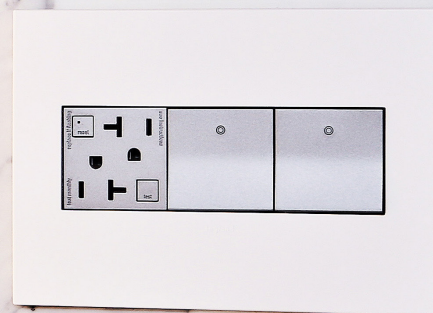

THE LOOK OF LUXURY, THE FUNCTION OF COMFORT;

Dedicated to exceptional style, innovative functionality and the superb performance Legrand is known for, designer switches and outlets elevate any space and can provide the perfect finishing touch for your property.

Choose from a variety of options for simplified lighting control – sensors, universal dimmers, switches that respond to a tap, a touch or even a wave – to add modern convenience travelers today want most, from ultra-fast charging outlets to built-in night lights.

Distinguish your property while enhancing every stay, with the accessible details that install easily and transform how a room both looks and feels.

Two Collections. Infinite Possibilities.