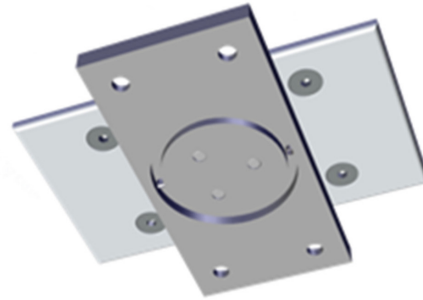

## Power On a Roll

Legrand's Cable Reels provide a rugged, reliable solution for delivering safe, organized and accessible power in dynamic environments, including construction sites, schools, data centers, industrial facilities and commercial buildings.

## Keep your pulls smooth from any angle

This stocked Pivot Base accessory for cable reels lets your reel rotate up to 345° for easier, cleaner cable payout, especially when feeding at angles greater than 15°. Lightweight at just 2.89 lbs, it mounts directly in the field for quick, hassle-free setup.