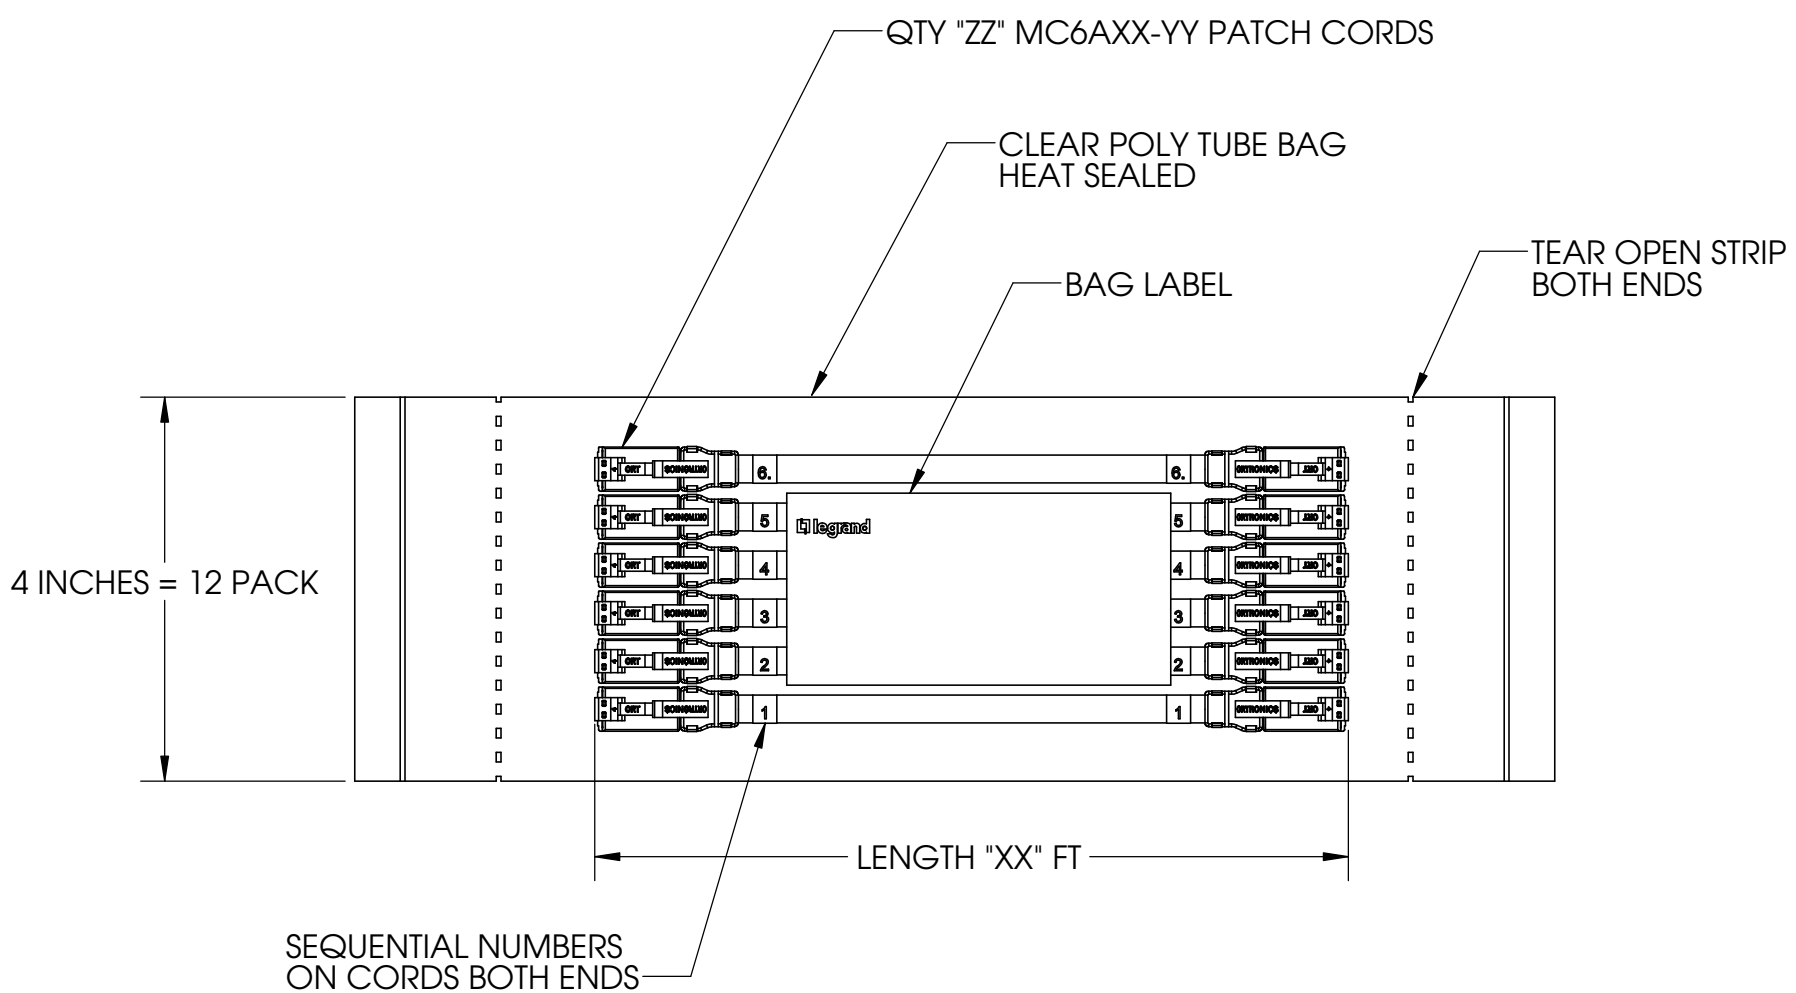

LENGTH "XX"	QTY "ZZ"
"03" TO "09" = 3-9 FT	12

STANDARD CONFIGURATIONS SHOWN
LENGTHS IN 1 FT INCREMENTS FROM 3FT UP TO 9 FT MAX.

"-YY"	COLOR
-00	BLACK
-02	RED
-03	ORANGE
-04	YELLOW
-05	GREEN
-06	BLUE
-07	VIOLET
-08	GRAY
-09	WHITE

TITLE
CORD, "EZ PATCH FLAT PACK", MC6A,
XX LENGTH, QTY ZZ, -YY COLOR

	NAME	DATE	SIZE	CAD FILE	DWG NO	REV
DWN	DP	10/31/2019	B	EZFPM6AXXQZZYYC	EZFPM6AXXQZZ-YY	00
CHK	KC	10/31/2019				
APPR	JF	11/4/2019	SCALE	1:2	SHEET	1 OF 1