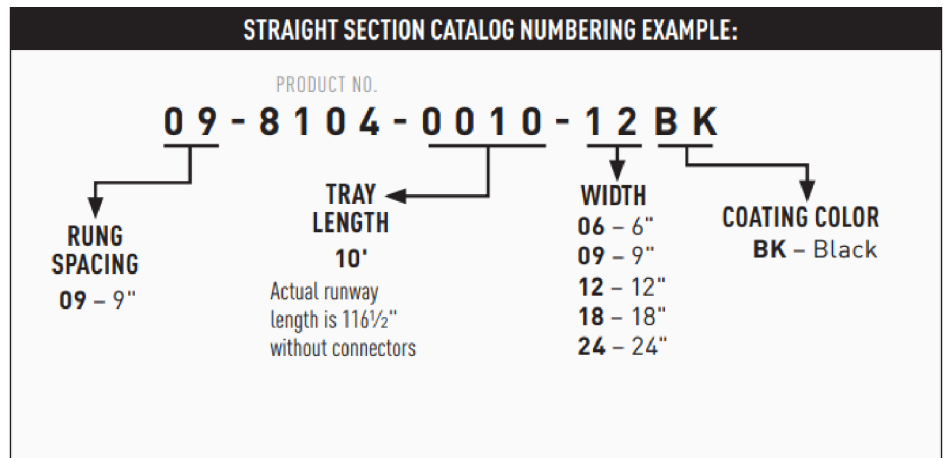

# Cable Runway Straight Sections

## Tubular Side Rail 8104

TYPE	PRODUCT NUMBER	RAIL HEIGHT	SUPPORT SPAN (FT.) SAFE LOAD (LBS./FT.) / DEFLECTION (IN.)									
			4	5	6	7	8	9	10	11	12	
TUBULAR	<b>8104</b>	1 1/2	248	0.41	159	0.63	110	1.19	81	1.24	62	1.62