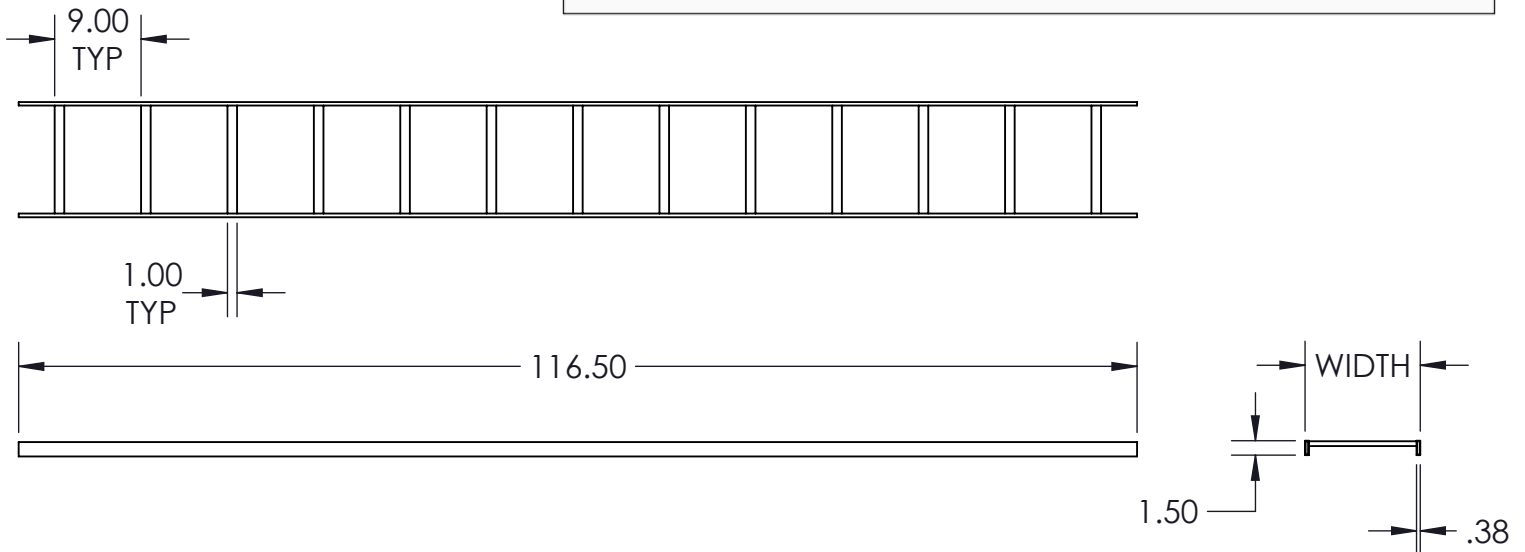

# Cable Runway Straight Sections

## Tubular Side Rail 8104

TYPE	PRODUCT NUMBER	RAIL HEIGHT	SUPPORT SPAN (FT.) SAFE LOAD (LBS./FT.) / DEFLECTION (IN.)									
			4	5	6	7	8	9	10	11	12	
TUBULAR	<b>8104</b>	1 1/2	248	0.41	159	0.63	110	1.19	81	1.24	62	1.62