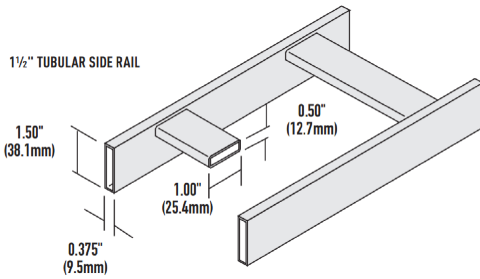

# Cable Runway Straight Sections

## Tubular Side Rail 8104

TYPE	PRODUCT NUMBER	RAIL HEIGHT	SUPPORT SPAN (FT.) SAFE LOAD (LBS./FT.) / DEFLECTION (IN.)									
			4	5	6	7	8	9	10	11	12	
TUBULAR	<b>8104</b>	1 1/2	248	0.41	159	0.63	110	1.19	81	1.24	62	1.62