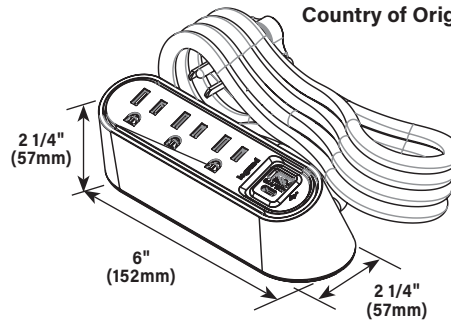

**Two Outlet, 1 USB-A, 1 USB-C Unit with Mounting Kit** – Unit Includes two (2) 15A tamper-resistant power receptacles and two (2) smart USB ports, one (1) USB-A and one (1) USB-C, that provide 3.1A. Unit comes with either a 6' (1.83m) or 10' (3.05m) cord. Includes a screw-in mounting plate for forward-facing outlets, under table mount bracket, and clamp mounting kit. Available in matte black (WSPC220CBK) or gloss white (WSPC220CWH) with a gray face.

**10-Foot Power Cord:**  
**WSPC220CBK10**  
**WSPC220CWH10**

**6-Foot Power Cord:**  
**WSPC320CBK**  
**WSPC320CWH**

**Two Outlet, 1 USB-A, 1 USB-C Unit with Mounting Kit** – Unit Includes three (3) 15A tamper-resistant power receptacles and two (2) smart USB ports, one (1) USB-A and one (1) USB-C, that provide 3.1A. Unit comes with either a 6' (1.83m) or 10' (3.05m) cord. Includes a screw-in mounting plate for forward-facing outlets, under table mount bracket, and clamp mounting kit. Available in matte black (WSPC320CBK) or gloss white (WSPC320CWH) with a gray face.

**10-Foot Power Cord:**  
**WSPC320CBK10**  
**WSPC320CWH10**

Country of Origin: China

Country of Origin: China

**6-Foot Power Cord:**  
**WSPC220C65BK**  
**WSPC220C65WH**

**Two Outlet, 65W 2 USB-C, 1 USB-A Unit** – Unit Includes two (2) 15A tamper-resistant power receptacles and two (2) smart USB-C ports, one (1) USB-A with combined 65W charging output. Unit comes with either a 6' (1.83m) cord. Includes clamp mounting kit, purchase WSPCBKTL for hard-mounting capability. Available in matte black (WSPC220C65BK) or gloss white (WSPC220C65WH) with a gray face.