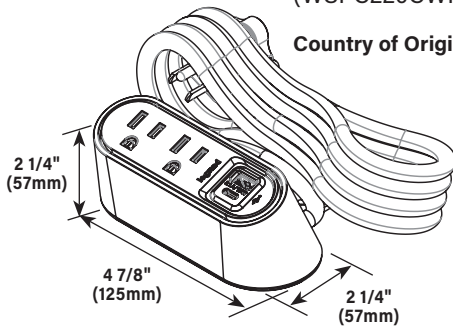

**Two Outlet, 1 USB-A, 1 USB-C Unit with Mounting Kit** – Unit Includes two (2) 15A tamper-resistant power receptacles and two (2) smart USB ports, one (1) USB-A and one (1) USB-C, that provide 3.1A. Unit comes with either a 6' (1.83m) or 10' (3.05m) cord. Includes a screw-in mounting plate for forward-facing outlets, under table mount bracket, and clamp mounting kit. Available in matte black (WSPC220CBK) or gloss white (WSPC220CWH) with a gray face.

**10-Foot Power Cord:**  
**WSPC220CBK10**  
**WSPC220CWH10**

**6-Foot Power Cord:**  
**WSPC320CBK**  
**WSPC320CWH**

**Two Outlet, 1 USB-A, 1 USB-C Unit with Mounting Kit** – Unit Includes three (3) 15A tamper-resistant power receptacles and two (2) smart USB ports, one (1) USB-A and one (1) USB-C, that provide 3.1A. Unit comes with either a 6' (1.83m) or 10' (3.05m) cord. Includes a screw-in mounting plate for forward-facing outlets, under table mount bracket, and clamp mounting kit. Available in matte black (WSPC320CBK) or gloss white (WSPC320CWH) with a gray face.

**10-Foot Power Cord:**  
**WSPC320CBK10**  
**WSPC320CWH10**

Country of Origin: China

Country of Origin: China

**6-Foot Power Cord:**  
**WSPC220C65BK**  
**WSPC220C65WH**

**Two Outlet, 65W 2 USB-C, 1 USB-A Unit** – Unit Includes two (2) 15A tamper-resistant power receptacles and two (2) smart USB-C ports, one (1) USB-A with combined 65W charging output. Unit comes with either a 6' (1.83m) cord. Includes clamp mounting kit, purchase WSPCBKTL for hard-mounting capability. Available in matte black (WSPC220C65BK) or gloss white (WSPC220C65WH) with a gray face.