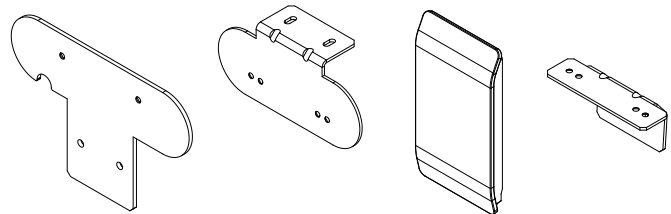

6-Foot Power Cord:
WSPC220C65BK
WSPC220C65WH

Two Outlet, 65W 2 USB-C, 1 USB-A Unit – Unit Includes two (2) 15A tamper-resistant power receptacles and two (2) smart USB-C ports, one (1) USB-A with combined 65W charging output. Unit comes with either a 6' (1.83m) cord. Includes clamp mounting kit, purchase WSPCBKTL for hard-mounting capability. Available in matte black (WSPC220C65BK) or gloss white (WSPC220C65WH) with a gray face.

WSPCBKTLBK (Black)
WSPCBKTLWH (White)

DPC Slim 65W Mounting Bracket Kit – Mounting kit includes screw-in mounting plate and under table bracket with all required hardware for forward-facing hard-mount and under table configurations.

Country of Origin: China