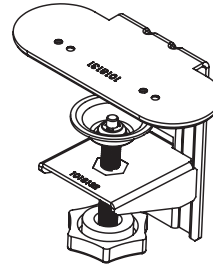

**WSPCBKTLBK (Black)**  
**WSPCBKTLWH (White)**

**DPC Slim 65W Mounting Bracket Kit** – Mounting kit includes screw-in mounting plate and under table bracket with all required hardware for forward-facing hard-mount and under table configurations.

## Desktop Power Center Slim Mounting Options

Improved aesthetics with shroud for use in open space areas

**Mounting Kit (included with WSPC220C, available with WSPC220C65)** - Kit includes clamp for screwless mounting shroud for clamp mount and right angle screw-in mounting plate. The two piece clamp allows the Desktop Power Center Slim to be installed against partition walls without dismantling them. The clamp allows the outlets to be mounted forward or upward facing. The right angle screw-in mounting plate allows the outlets to be mounted facing upward.

Clamp

Right Angle Scw-In Mounting Plate

Screw-in Mounting Plate

Right Angle Screw-in Mounting Plate

Mounting Bracket for Under Table Applications

---