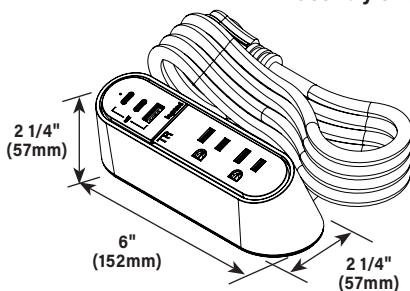

6-Foot Power Cord:
WSPC220C65BK
WSPC220C65WH

Two Outlet, 65W 2 USB-C, 1 USB-A Unit – Unit Includes two (2) 15A tamper-resistant power receptacles and two (2) smart USB-C ports, one (1) USB-A with combined 65W charging output. Unit comes with either a 6' (1.83m) cord. Includes clamp mounting kit, purchase WSPCBKTL for hard-mounting capability. Available in matte black (WSPC220C65BK) or gloss white (WSPC220C65WH) with a gray face.

WSPCBKTLBK (Black)
WSPCBKTLWH (White)

DPC Slim 65W Mounting Bracket Kit – Mounting kit includes screw-in mounting plate and under table bracket with all required hardware for forward-facing hard-mount and under table configurations.

Country of Origin: China