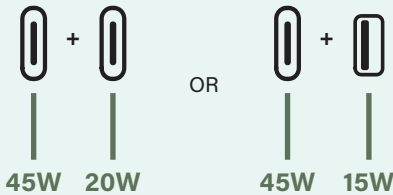

WSPC220CWH

WSPC320CWH

NOTES: cETLus Listed Furniture Power Distribution Unit Listed to US & Canadian Safety Standards.
 Standard cord length is 6 feet. For 10 feet of cord, add "10" to the end of the part number.
 Example: WSPC220CBK10 or WSPC320CWH10
 *Additional mounting accessories included

USB By-Port Power Allocation

APPLICABLE FOR THE WSPC220C65

One Device Plugged In

Two Devices Plugged In

Three Devices Plugged In

Explore More Furniture Power Solutions

Round Furniture Power Center

Sit-Stand Desk Power