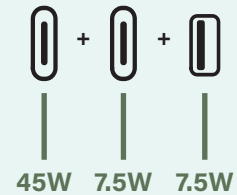

WSPC220CWH

WSPC320CWH

NOTES: cETLus Listed Furniture Power Distribution Unit Listed to US & Canadian Safety Standards.
 Standard cord length is 6 feet. For 10 feet of cord, add "10" to the end of the part number.
 Example: WSPC220CBK10 or WSPC320CWH10
 *Additional mounting accessories included

USB By-Port Power Allocation

APPLICABLE FOR THE WSPC220C65

One Device Plugged In

Two Devices Plugged In

Three Devices Plugged In

Explore More Furniture Power Solutions

Round Furniture Power Center

Sit-Stand Desk Power