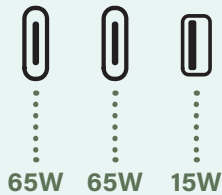

WSPC220CWH

WSPC320CWH

NOTES: cETLus Listed Furniture Power Distribution Unit Listed to US & Canadian Safety Standards.
 Standard cord length is 6 feet. For 10 feet of cord, add "10" to the end of the part number.
 Example: WSPC220CBK10 or WSPC320CWH10
 *Additional mounting accessories included

USB By-Port Power Allocation

APPLICABLE FOR THE WSPC220C65

One Device Plugged In

Two Devices Plugged In

Three Devices Plugged In

Explore More Furniture Power Solutions

Round Furniture Power Center

Sit-Stand Desk Power