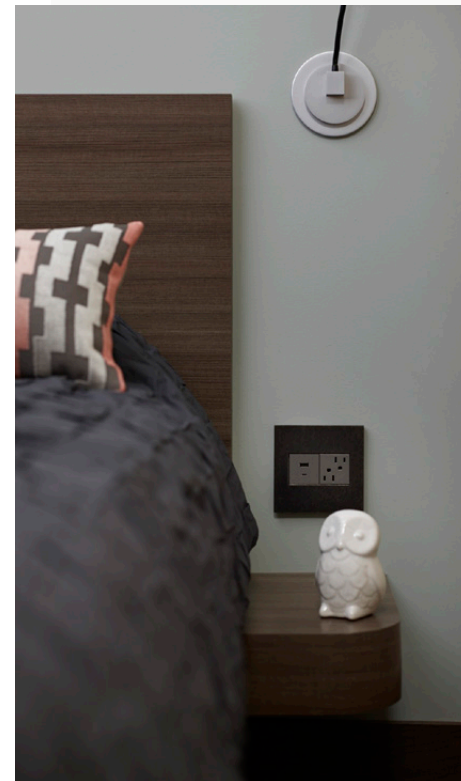

USB TYPE-A

The standard flat, rectangular port that is most commonly used

USB TYPE-C

The new, smaller port being adopted by mobile device manufacturers with an easy-to-use reversible design

Lack of convenient charging is a primary concern for **74%** of hotel guests

THOUGHTFUL DESIGN

paired with premium functionality.

ADORNE® FURNITURE POWER CENTERS

For major wow factor, explore the versatility of adorne. Fueled by the beauty and diversity of adorne devices and wall plates, the adorne Furniture Power Center is designed to blend in seamlessly with your space while giving guests a place to power up. Add charging, switching and dimming directly into the headboard, nightstand or seating – just plug and play. And with our wide variety of configurations and premium wall plate finishes, there's a solution that works for you.

A STEP ABOVE ORDINARY

for your furniture.

RADIANT® FURNITURE POWER CENTERS

radiant Furniture Power Centers combine a sleek, modern design with the functionality of USB charging and traditional power. Quick and easy to install, furniture can be ready to recharge devices in no time. It's also safe for spills and horizontal mounting, opening up your options. Three flawless finishes with no exposed screws complement any design.

POWER

within reach.

DESKTOP POWER CENTER SLIM

Bring power and charging right up to desks and tabletops. Desktop Power Centers are a smart, simple way of adding power and charging. The units mount directly to surfaces and keep unsightly cord clutter from overwhelming the space. Elegant designs and colors blend in nicely with any environment and the furniture within it.