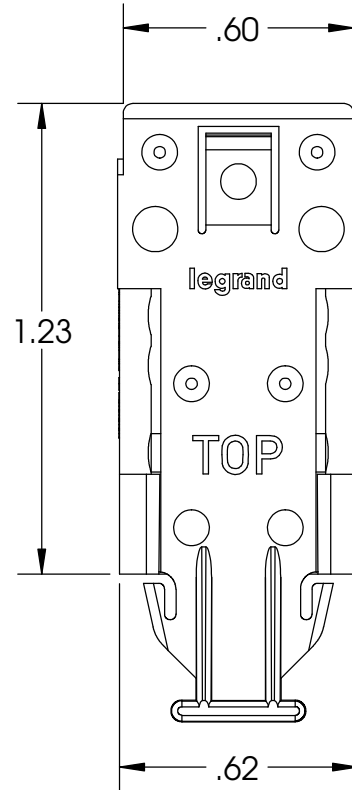

SLIDE LOCK FULLY ENGAGED

PART NUMBER	(-XX)	HSG COLOR
HDJBL10	NONE	FOG WHITE
HDJBL10-00	-00	BLACK
HDJBL10-13	-13	ELECTRICAL IVORY
HDJBL10-78	-78	WM DARK GRAY
HDJBL10-88	-88	WHITE

-XX DENOTES COLOR
ALL DIMENSIONS IN INCHES

WWW.LEGRAND.US

TITLE
1 PORT HD BLANK, ICON SLOT, REAR LOAD,
-XX COLOR, PACK OF 10

	NAME	DATE	SIZE	CAD FILE	DWG NO	REV
DWN	DP	7/2/2018	A	HDJBL10XXC	HDJBL10-XX	01
CHK	KC	7/2/2018	SCALE	2:1	WEIGHT	SHEET
APPR	JF	12/19/2018				1 OF 1