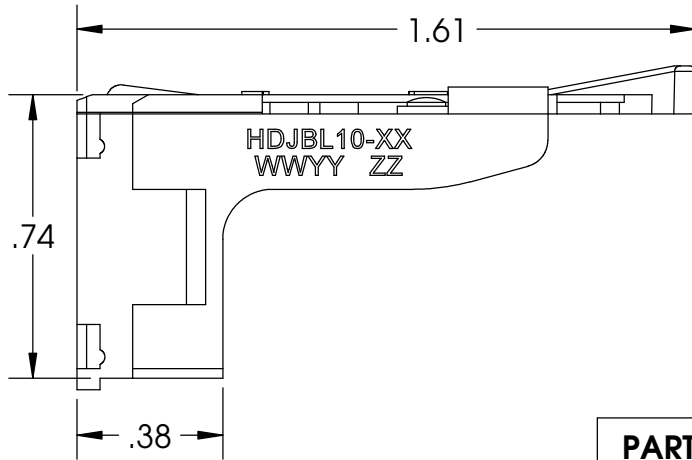

SLIDE LOCK FULLY ENGAGED

PART NUMBER	(-XX)	HSG COLOR
HDJBL10	NONE	FOG WHITE
HDJBL10-00	-00	BLACK
HDJBL10-13	-13	ELECTRICAL IVORY
HDJBL10-78	-78	WM DARK GRAY
HDJBL10-88	-88	WHITE

-XX DENOTES COLOR
ALL DIMENSIONS IN INCHES

WWW.LEGRAND.US

TITLE
1 PORT HD BLANK, ICON SLOT, REAR LOAD,
-XX COLOR, PACK OF 10

	NAME	DATE	SIZE	CAD FILE	DWG NO	REV
DWN	DP	7/2/2018	A	HDJBL10XXC	HDJBL10-XX	01
CHK	KC	7/2/2018	SCALE	2:1	WEIGHT	SHEET
APPR	JF	12/19/2018				1 OF 1