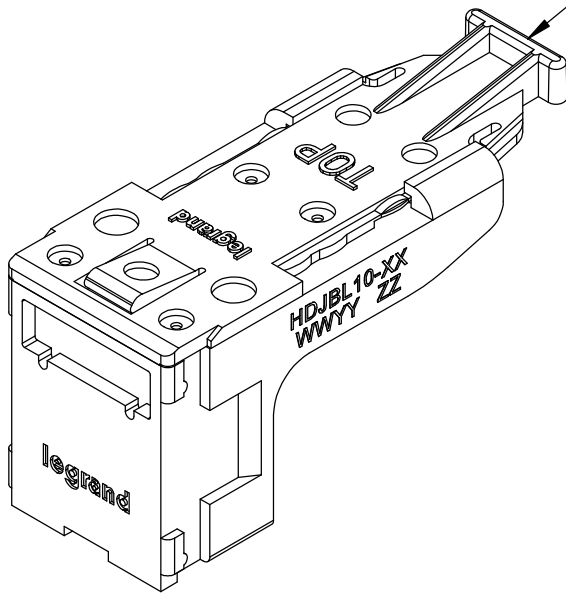

SLIDE LOCK FULLY ENGAGED

PART NUMBER	(-XX)	HSG COLOR
HDJBL10	NONE	FOG WHITE
HDJBL10-00	-00	BLACK
HDJBL10-13	-13	ELECTRICAL IVORY
HDJBL10-78	-78	WM DARK GRAY
HDJBL10-88	-88	WHITE

-XX DENOTES COLOR
ALL DIMENSIONS IN INCHES

WWW.LEGRAND.US

TITLE
1 PORT HD BLANK, ICON SLOT, REAR LOAD,
-XX COLOR, PACK OF 10

	NAME	DATE	SIZE	CAD FILE	DWG NO	REV
DWN	DP	7/2/2018	A	HDJBL10XXC	HDJBL10-XX	01
CHK	KC	7/2/2018	SCALE	2:1	WEIGHT	SHEET
APPR	JF	12/19/2018				1 OF 1