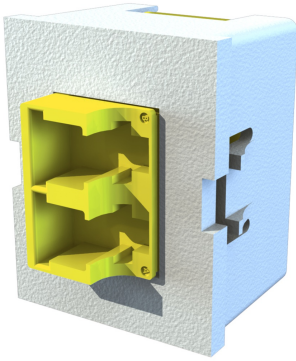

TracJack Module, Keyed Front Keyed Rear LC Duplex, Ceramic Lined, MM/SM, Flush Mount, Yellow
Part No. KTJ-2FALC2CC

Legrand keyed LC multimode and single-mode modules provide the same ease of installation and high-quality performance as our line of standard LC modules. Up to thirteen keys/colors of modules and connectors are possible with unique physical keying configurations.

NOTE: The keyed connector and adapter colors must match, or the keying will prevent them from carrying the signal. LC Keyed connectors won't mate with standard LC adapters.

Specifications

General Info

Product Line