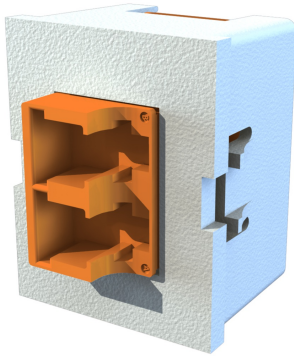

TracJack Module, Keyed Front Keyed Rear LC Duplex, Ceramic Lined, MM/SM, Flush Mount, Orange
Part No. KTJ-2FALC2CE

Legrand keyed LC multimode and single-mode modules provide the same ease of installation and high-quality performance as our line of standard LC modules. Up to thirteen keys/colors of modules and connectors are possible with unique physical keying configurations.

NOTE: The keyed connector and adapter colors must match, or the keying will prevent them from carrying the signal. LC Keyed connectors won't mate with standard LC adapters.

Specifications

General Info

UPC Number	662875026624	Country Of Origin	Mexico
Product Line	Legrand	Type	Adapter

Technical Information

Adapter Front	Keyed	Compatibility	TracJack
Connector Type	LC Duplex	Adapter Rear	Keyed