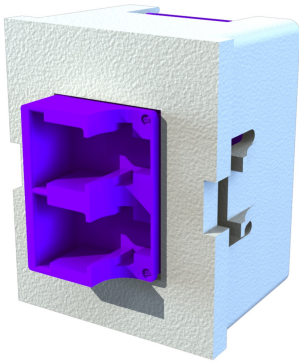

TracJack Module, Keyed Front Keyed Rear LC Duplex, Ceramic Lined, MM/SM, Flush Mount, Violet
Part No. KTJ-2FALC2CF

Legrand keyed LC multimode and single-mode modules provide the same ease of installation and high-quality performance as our line of standard LC modules. Up to thirteen keys/colors of modules and connectors are possible with unique physical keying configurations.

NOTE: The keyed connector and adapter colors must match, or the keying will prevent them from carrying the signal. LC Keyed connectors won't mate with standard LC adapters.

Specifications

General Info

UPC Number	662875026631	Country Of Origin	Mexico
Product Line	Legrand	Type	Adapter

Technical Information

Adapter Front	Keyed	Compatibility	TracJack
Connector Type	LC Duplex	Adapter Rear	Keyed